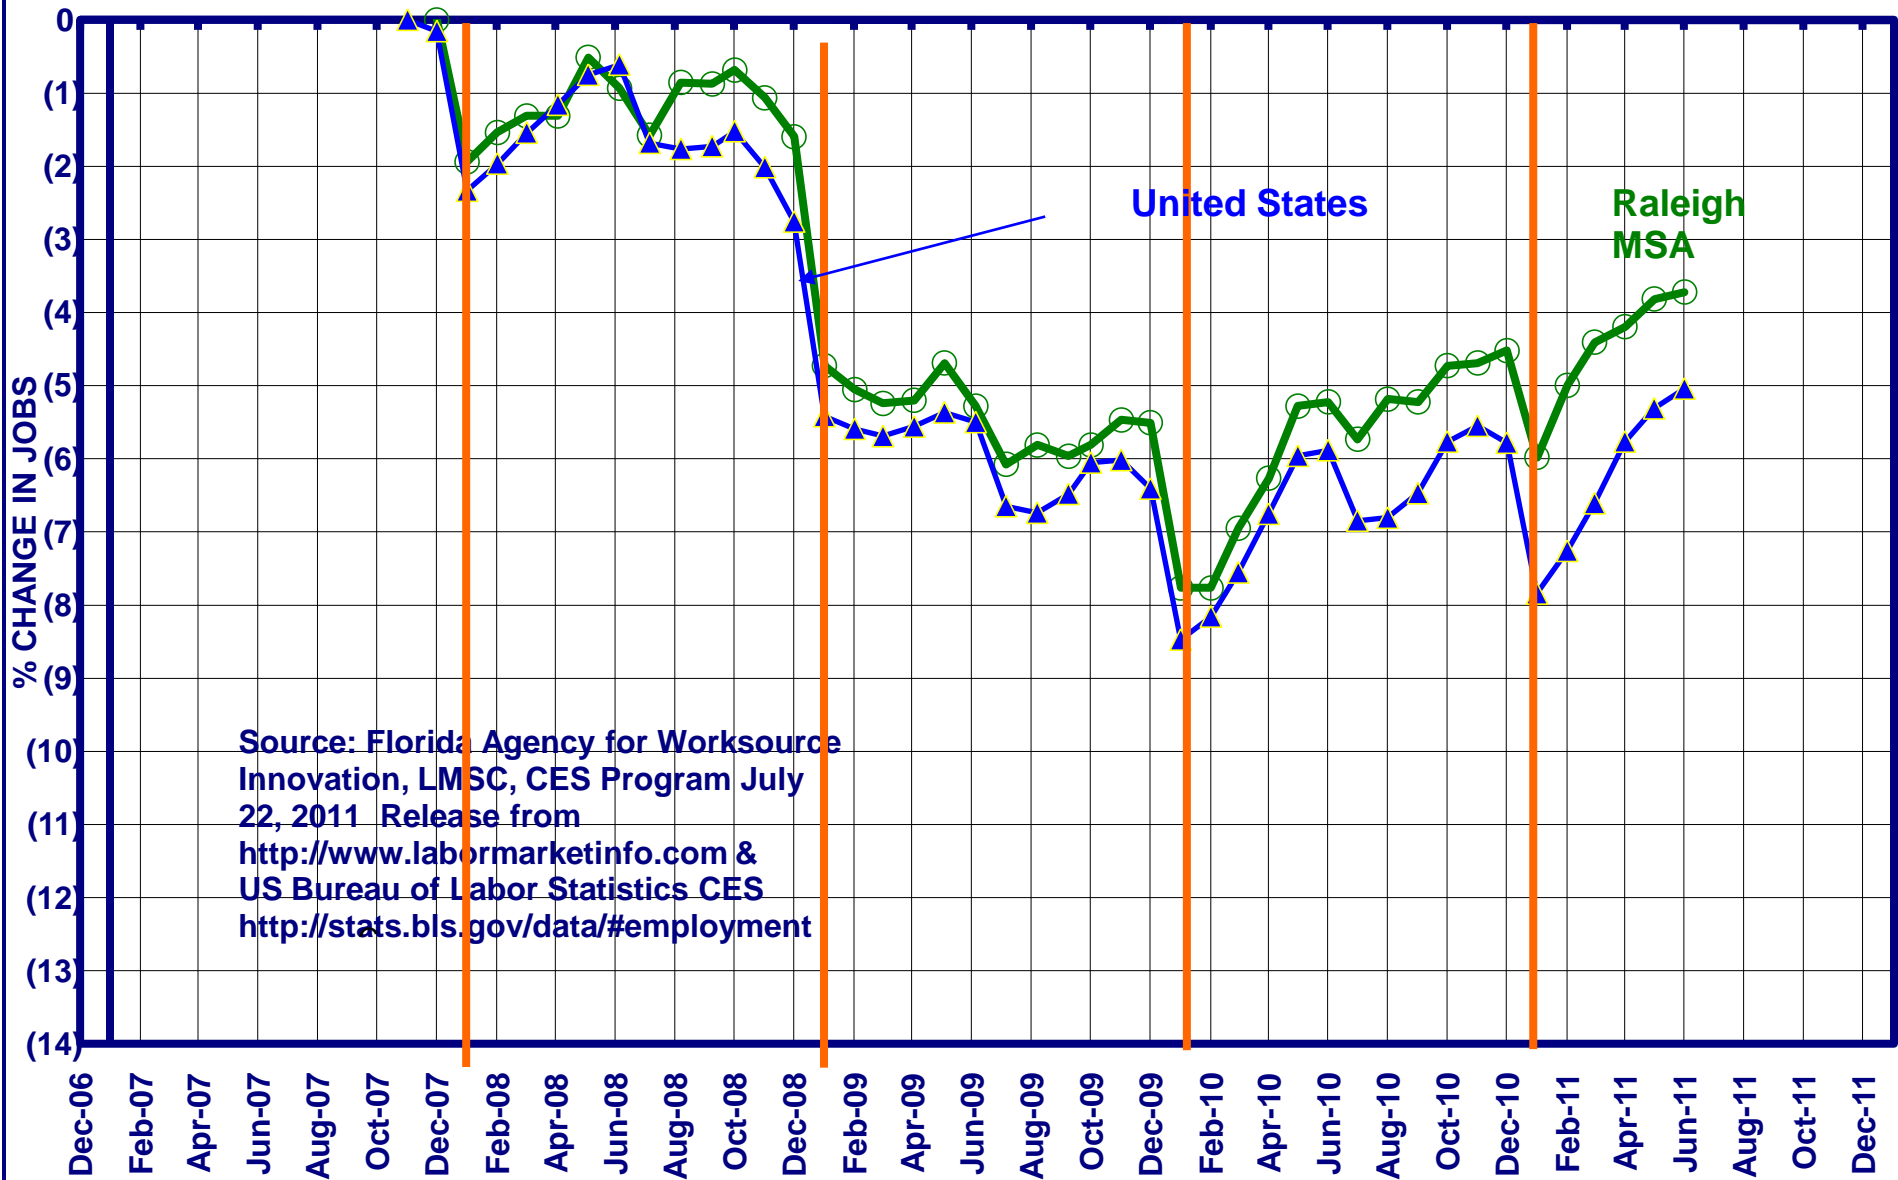

% CHANGE IN NON-AGRICULTURAL JOBS Since Peak Jobs US Nov 07 & Raleigh MSA Dec 07
Jobs by place of work & not seasonally adjusted

Source: Florida Agency for Worksource
 Innovation, LMSC, CES Program July
 22, 2011 Release from
<http://www.labormarketinfo.com> &
 US Bureau of Labor Statistics CES
<http://stats.bls.gov/data/#employment>